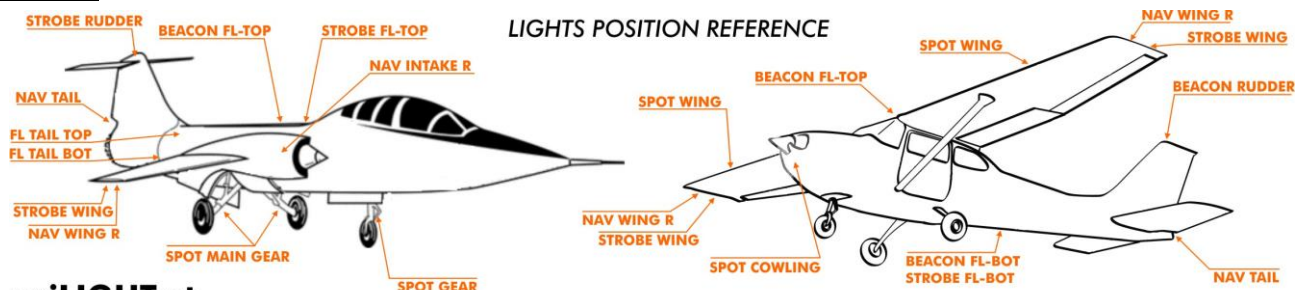

STROBE FL-BOT	STROBE FL-TOP	STROBE RUDDER	STROBE WING	NAV WING R	NAV WING L	ACCESSORIES
1:5 - ENTRY							
1:5 - STANDRD							
1:5 - CIVIL/SPORT							
1:5 - PRO							
1:4 - ENTRY							
1:4 - STANDRD							
1:4 - CIVIL/SPORT							
1:4 - PRO							
1:3 - ENTRY					1 REC15F-090x2-GN	1 REC15F-090x2-RT	
1:3 - STANDRD					1 DUAL12F-190x2-GNWE	1 DUAL12F-190x2-RTWE	
1:3 - CIVIL/SPORT					1 DUALREC15F-320x2-GNWL	1 DUALREC15F-320x2-RTWE	
1:3 - PRO							
1:2.5 - ENTRY					1 REC15F-090x2-GN	1 REC15F-090x2-RT	
1:2.5 - STANDRD					1 DUAL14F-320x2-GNWE	1 DUAL14F-320x2-RTWE	
1:2.5 - CIVIL/SPORT					1 DUALREC15F-320x2-GNWL	1 DUALREC15F-320x2-RTWE	
1:2.5 - PRO							
1:2 - ENTRY							
1:2 - STANDRD							
1:2 - CIVIL/SPORT							
1:2 - PRO							
- SPECIAL							
- SPECIAL							

	NAV INTAKE R	NAV INTAKE L	NAV TAIL	SPECIAL	ACCESSORIES	RRP (EXPORT)	UVP/RRP (20%)
1:5 - ENTRY						- €	- €
1:5 - STANDRD						- €	- €
1:5 - CIVIL/SPORT						- €	- €
1:5 - PRO						- €	- €
1:4 - ENTRY						- €	- €
1:4 - STANDRD						- €	- €
1:4 - CIVIL/SPORT						- €	- €
1:4 - PRO						- €	- €
1:3 - ENTRY						93,25 €	111,90 €
1:3 - STANDRD			1 SLIM7-020x2-WE			161,58 €	193,90 €
1:3 - CIVIL/SPORT						189,92 €	227,90 €
1:3 - PRO			1 SLIM7-020x2-WE			230,75 €	276,90 €
1:2.5 - ENTRY						90,75 €	108,90 €
1:2.5 - STANDRD			1 PIN10F-040x2-WE			164,08 €	196,90 €
1:2.5 - CIVIL/SPORT						202,42 €	242,90 €
1:2.5 - PRO			1 PIN10F-040x2-WE			223,25 €	267,90 €
1:2 - ENTRY						- €	- €
1:2 - STANDRD						- €	- €
1:2 - CIVIL/SPORT						- €	- €
1:2 - PRO						- €	- €
- SPECIAL						- €	- €
- SPECIAL						- €	- €

*) References

LIGHTS POSITION REFERENCE